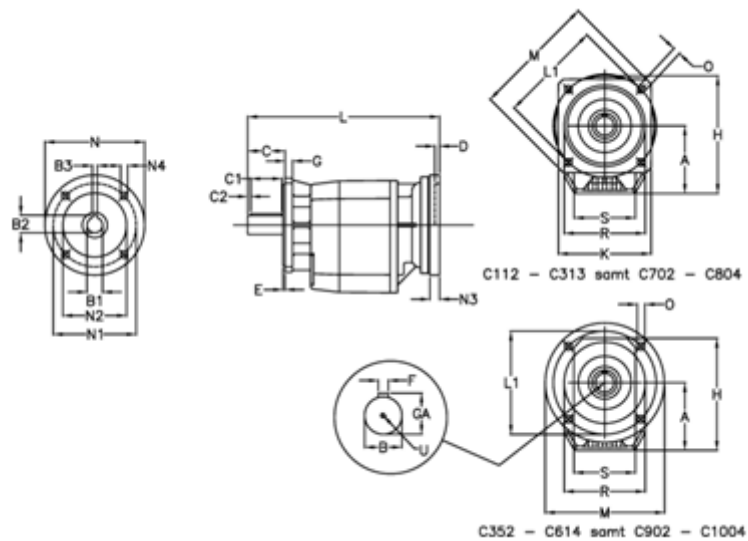

Article number: 40600809742440

Description: Helical gearbox
C803F-97,4-P100B5

Measures

A = 247.0	D = 4.5	L1 = 350	R = 320
B = 80	E = 5	M = 400	S = 300
B1 = 28	F = 22	N = 250	U = M20x42
B2 = 31.3	G = 20	N1 = 215	
B3 = 8	GA = 85.0	N2 = 180	
C = 140	H = 422.0	N3 = 0	
C1 = 110	K = 350	N4 = M12x16	
C2 = 15	L = 543.0	O = 18.0	